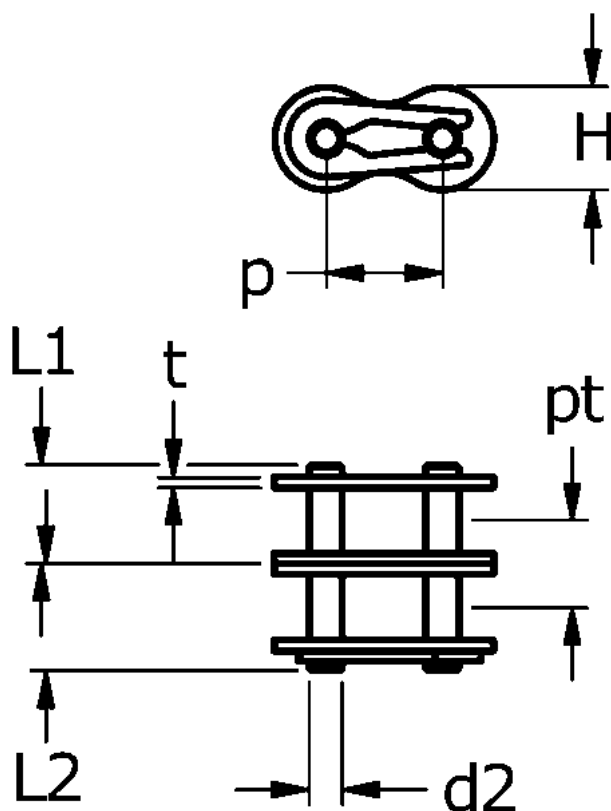

Article number: 61370235202002

Description: Tsubaki 12 B-2 Duplex connecting link with spring clip CL Neptune.

Note: 12 B-2

Measures

$d2 = 5.72$
 $H = 16.1$
 $L1 = 20.85$
 $L2 = 22.75$
 $P = 19.05$
 $pt = 19.46$
 $t = 1.8$